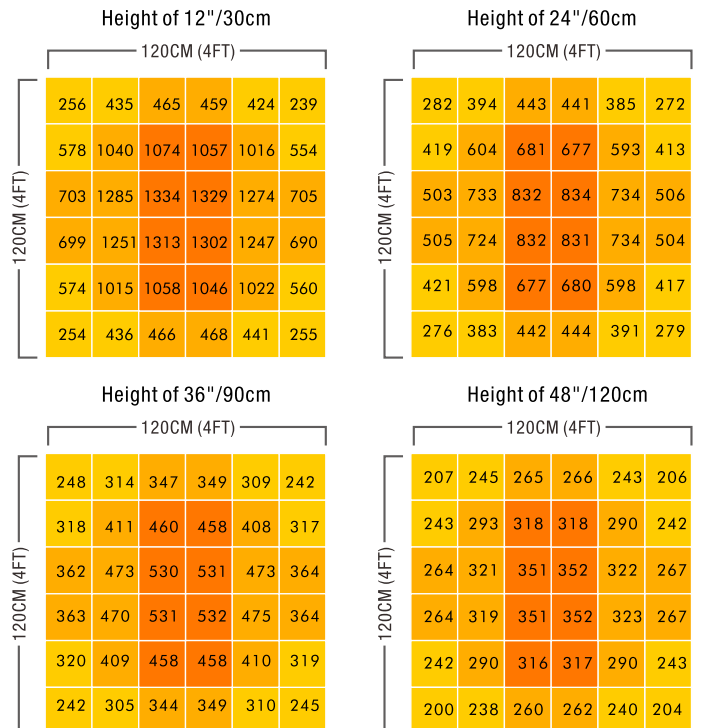

PAR Distribution