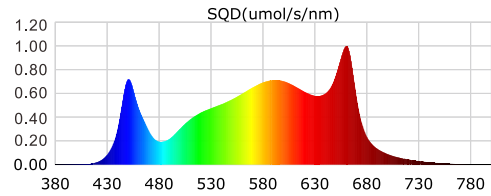

Built-in driver

Durable and reliable power source, all in one design.

Manual Dimmer
0-10V Control Port
Input 220-240V AC

PC Cover
protect the fixture chips from the influence of growing environment

Specifications

Input Power	720W
Light Bar Qty	6 Bar
Efficacy	2.9$\mu\text{mol}/\text{J}$
PPF	2088 $\mu\text{mol}/\text{s}$
Input Voltage	220-240V AC
Voltage	3.0-3.3A
Chip	Branded LEDs
Mounting Height	$\geq 12"$ (30cm) Above Canopy
Lifetime	50,000hrs
Power Factor	$>90\%$
Colour Rendering Index	90ra
Ambient Temperature	-25~40°C
Control	0-10V Control
Certifications	ETL , CE , UKCA
Package Size	1150x105x570mm
LED Fixture	1110x1065x38mm

Spectrum

PAR Distribution