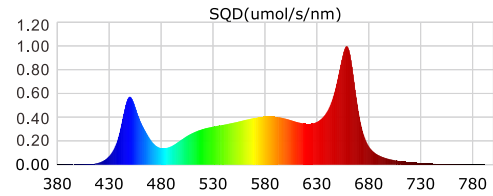

Spectrum

PAR Distribution

		Height of 12"/30cm						Height of 24"/60cm					
		120CM (4FT)						120CM (4FT)					
120CM (4FT)		235	406	465	468	441	268	261	374	429	438	392	283
		481	899	1024	1036	1034	611	389	570	657	670	597	429
		631	1166	1290	1307	1288	756	482	706	816	828	738	519
		711	1277	1333	1302	1260	726	504	727	828	833	738	515
		612	1091	1091	1057	1015	582	432	606	686	682	605	425
		272	458	482	476	447	266	287	395	448	451	394	283
		Height of 36"/90cm						Height of 48"/120cm					
		120CM (4FT)						120CM (4FT)					
120CM (4FT)		243	310	347	352	319	254	205	243	264	266	246	210
		311	404	455	460	416	329	240	289	317	318	294	248
		358	469	530	536	484	376	263	320	351	353	325	271
		364	470	534	538	483	375	265	319	351	353	326	271
		327	413	464	464	418	328	244	290	318	319	294	246
		250	315	351	354	316	251	202	240	262	265	242	205