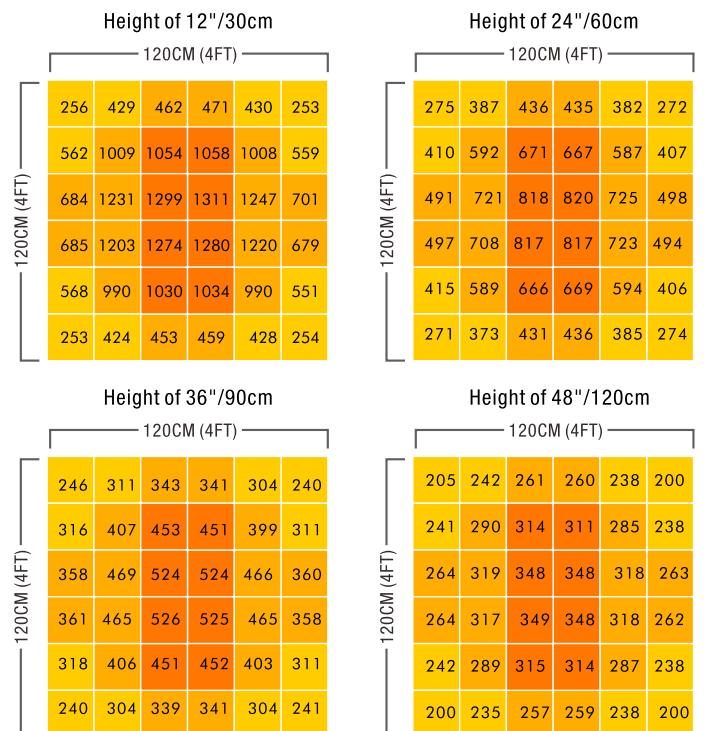

PAR Distribution