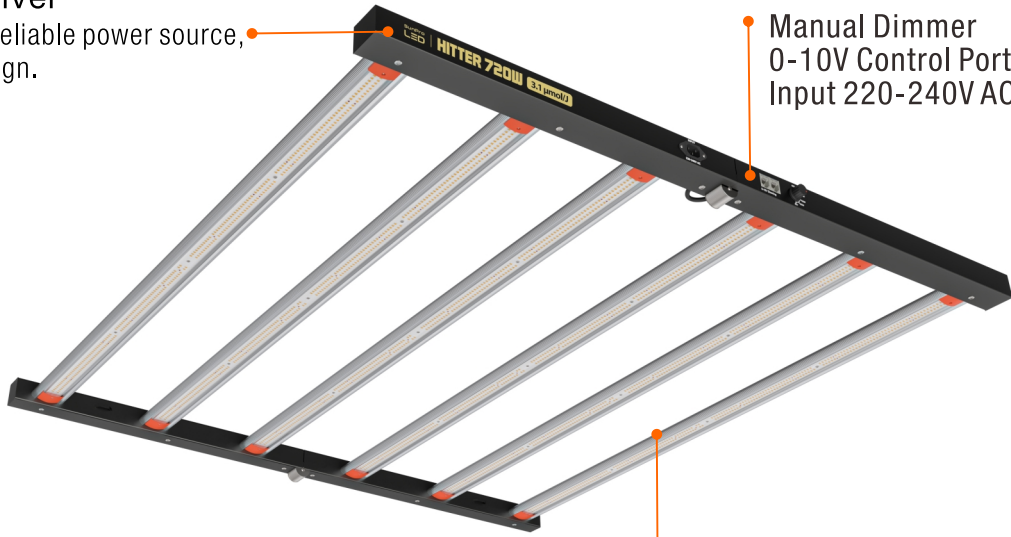

Input Power	720W
Light Bar Qty	6 Bar
Efficacy	2.7 $\mu\text{mol}/\text{J}$
PPF	1944 $\mu\text{mol}/\text{s}$
Input Voltage	220-240V AC
Voltage	3.0-3.3A
Chip	Branded LEDs
Mounting Height	$\geq 12"$ (30cm) Above Canopy
Lifetime	50,000hrs
Power Factor	$>90\%$
Colour Rendering Index	90ra
Ambient Temperature	-25~40°C
Control	0-10V Control
Certifications	ETL , CE , UKCA
Package Size	1150x105x570mm
LED Fixture	1110x1065x38mm

Specifications

Input Power	720W
Light Bar Qty	6 Bar
Efficacy	2.9 $\mu\text{mol}/\text{J}$
PPF	2088 $\mu\text{mol}/\text{s}$
Input Voltage	220-240V AC
Voltage	3.0-3.3A
Chip	Branded LEDs
Mounting Height	$\geq 12"$ (30cm) Above Canopy
Lifetime	50,000hrs
Power Factor	$>90\%$
Colour Rendering Index	90ra
Ambient Temperature	-25~40°C
Control	0-10V Control
Certifications	ETL , CE , UKCA
Package Size	1150x105x570mm
LED Fixture	1110x1065x38mm

Spectrum

PAR Distribution

**Built-in driver**

Durable and reliable power source, all in one design.

Manual Dimmer
0-10V Control Port
Input 220-240V AC

**PC Cover**

protect the fixture chips from the influence of growing environment

Specifications

Input Power	720W
Light Bar Qty	6 Bar
Efficacy	3.1 $\mu\text{mol}/\text{J}$
PPF	2232 $\mu\text{mol}/\text{s}$
Input Voltage	220-240V AC
Voltage	3.0-3.3A
Chip	Branded LEDs
Mounting Height	$\geq 12"$ (30cm) Above Canopy
Lifetime	50,000hrs
Power Factor	$>90\%$
Colour Rendering Index	90ra
Ambient Temperature	$-25\sim 40^{\circ}\text{C}$
Control	0-10V Control
Certifications	ETL , CE , UKCA
Package Size	1150x105x570mm
LED Fixture	1110x1065x38mm