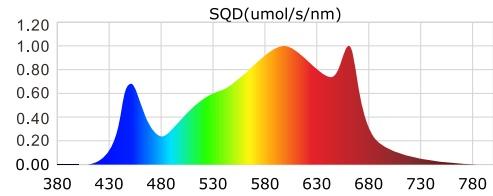

Built-in driver

Durable and reliable power source, all in one design.

Manual Dimmer
0-10V Control Port
Input 220-240V AC

PC Cover
protect the fixture chips from the influence of growing environment

Specifications

Input Power	720W
Light Bar Qty	6 Bar
Efficacy	2.7$\mu\text{mol}/\text{J}$
PPF	1944 $\mu\text{mol}/\text{s}$
Input Voltage	220-240V AC
Voltage	3.0-3.3A
Chip	Branded LEDs
Mounting Height	$\geq 12"$ (30cm) Above Canopy
Lifetime	50,000hrs
Power Factor	$>90\%$
Colour Rendering Index	90ra
Ambient Temperature	-25~40°C
Control	0-10V Control
Certifications	ETL , CE , UKCA
Package Size	1150x105x570mm
LED Fixture	1110x1065x38mm

Spectrum

PAR Distribution